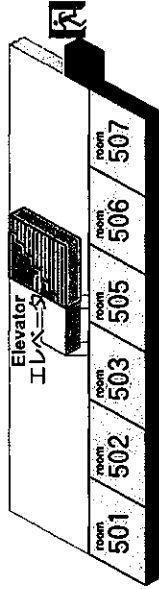

館内のご案内

本館 Main Building 본관 本館

..... Restroom
 Multi-Purpose Restroom
 Emergency Exit
 Vending Machine
 Smoking Room

5F

4F

東館 East Wing 동관 东馆

3F

2F

1F

5F

西館 West Wing 서관 西馆

4F

3F

2F

1F