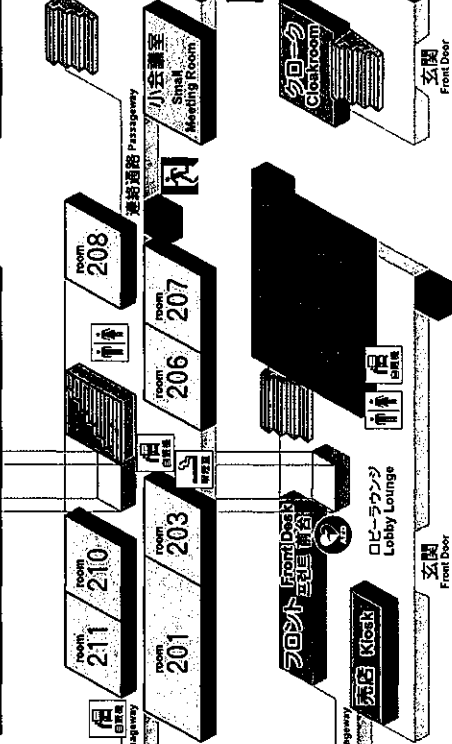

館内のご案内

本館 Main Building 본관 本館

..... Restroom
 Multi-Purpose Restroom
 Emergency Exit
 Vending Machine
 Smoking Room

5F

4F

東館 East Wing 동관 东馆

3F

2F

1F

5F

西館 West Wing 서관 西馆

4F

3F

2F

1F