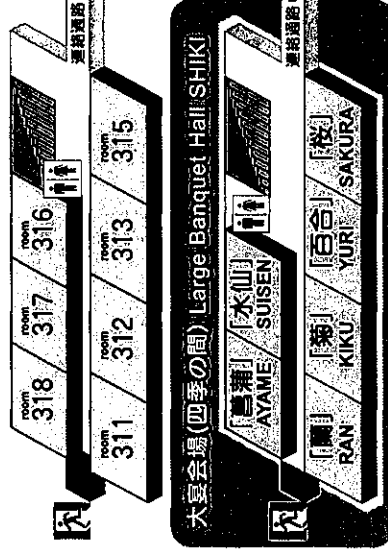

館内のご案内

本館 Main Building 본관 本館

..... Restroom
 Multi-Purpose Restroom
 Emergency Exit
 Vending Machine
 Smoking Room

5F

4F

東館 East Wing 동관 东馆

3F

2F